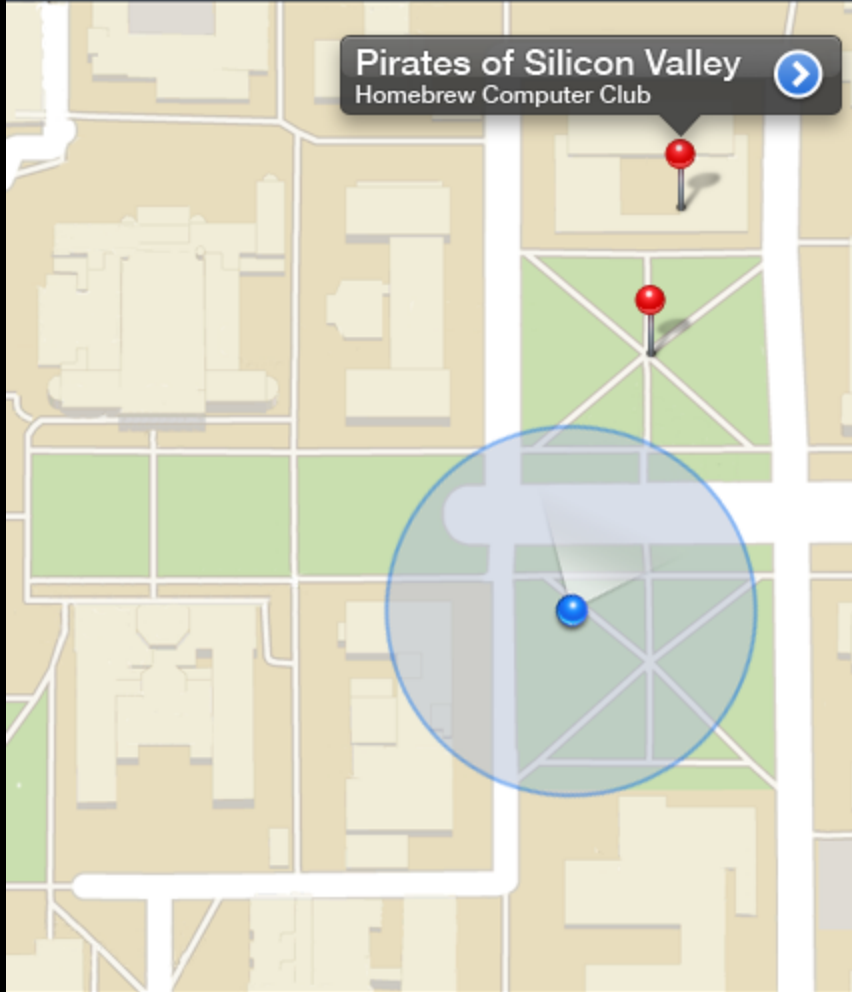

# UCLA Orientation

Search

Campus Map

Campus Camera

News

Feedback

Credits

Sprint 3G

10:23 AM

Pirates of Silicon Valley

Pirates of Silicon Valley  
Homebrew Computer Club

Search

Directions

Back

## Suggested routes

**Buffy the Vampire Slayer** 0.7 mi, 15 mins

The Graduate 0.7 mi, 16 mins

Gilmore Girls 0.7 mi, 15 mins

Or take [Public Transit](#) (Bus) 12 mins**My Location**  
UC Sunnydale Plaza

1. Head north through Sunnydale plaza 157 ft
- ➔ 2. Turn right where Buffy first meets Riley in front of the bookstore 174 ft
- ⬅ 3. Turn left after Professor Walsh's classroom 102 ft
- ➔ 4. Head right through the sculpture garden where Buffy slays The Gentleman in "Hush" 0.1 mi
- ➔ 5. "The Initiative"