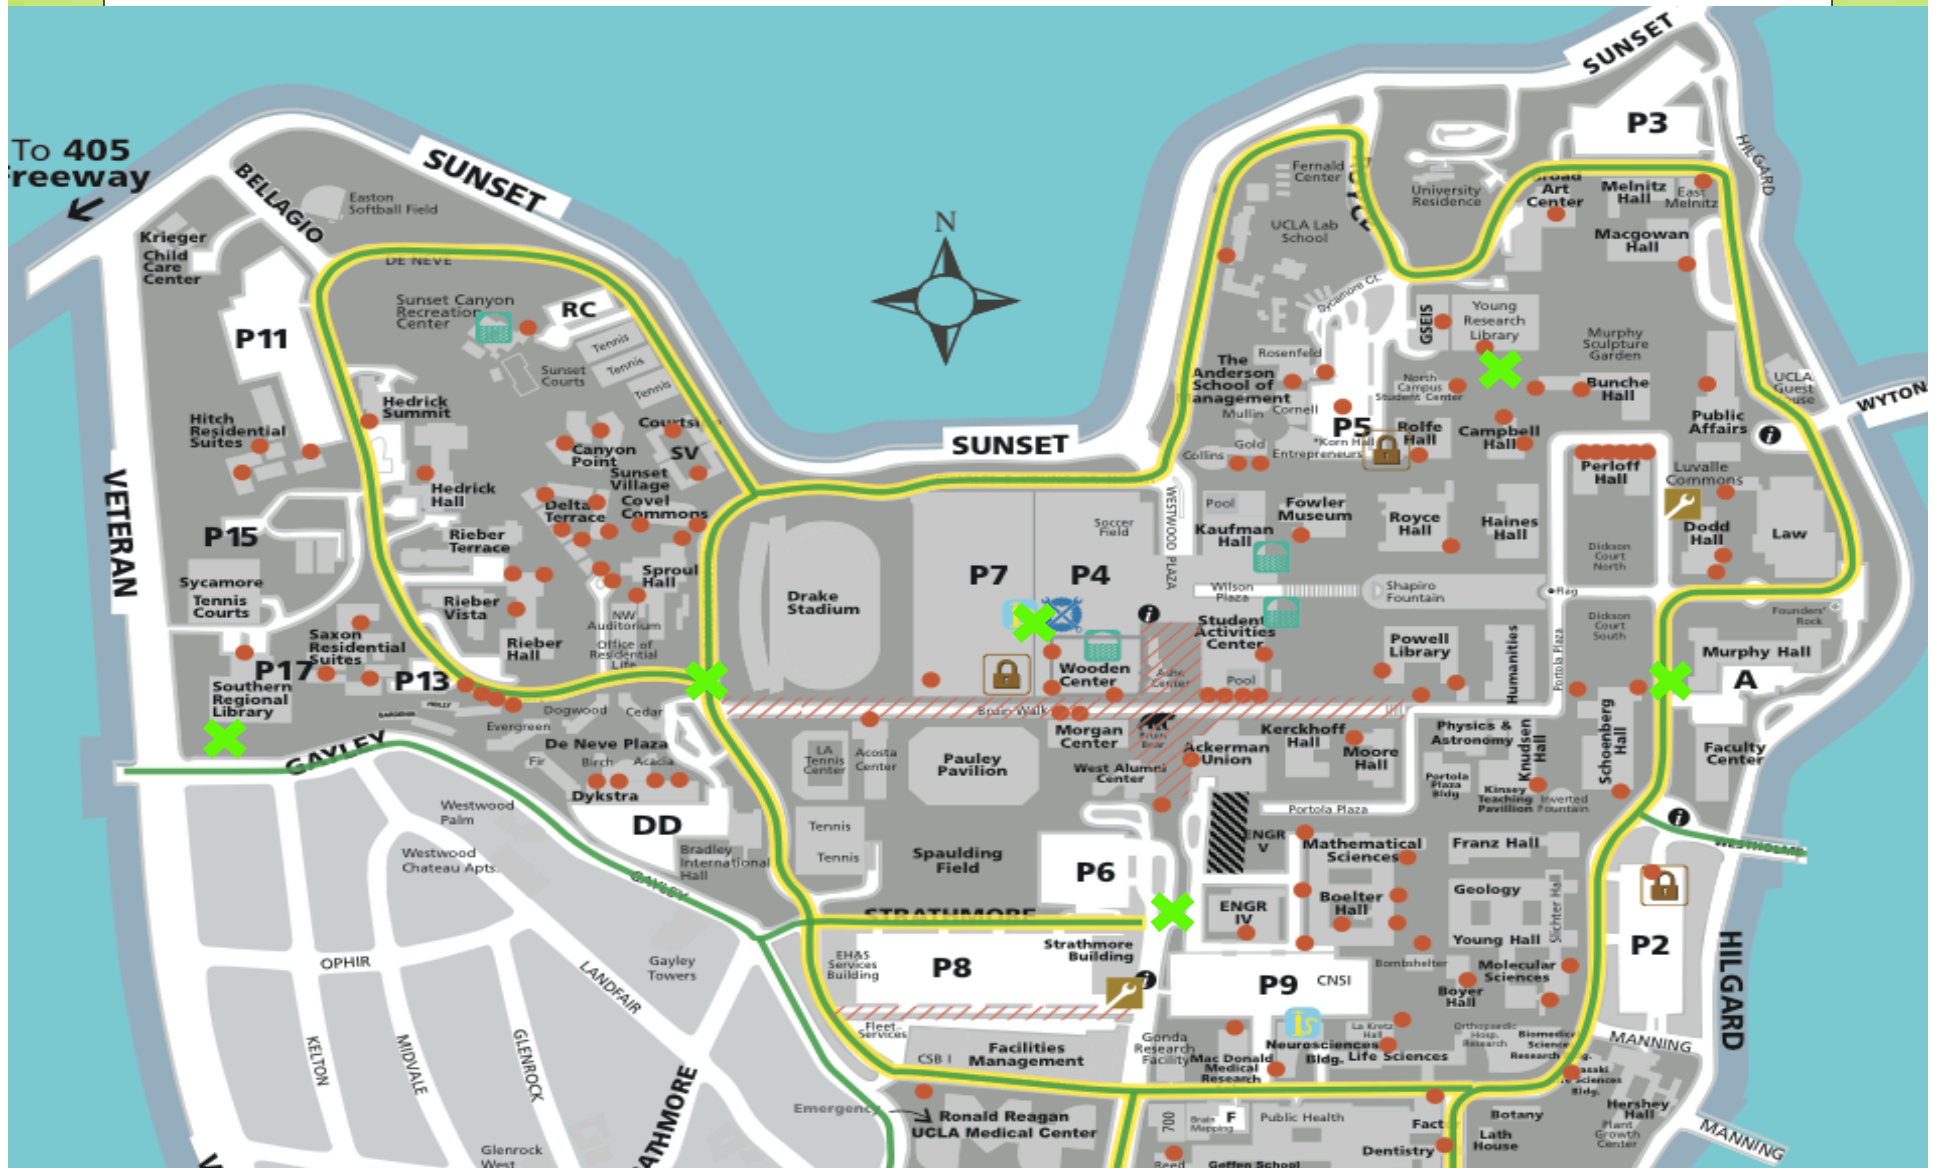

Average number of rides
(Weekend), April-June 2012

**Bike Sharing in
the United States:
State of the Practice and
Guide to Implementation**

<http://www.bicyclinginfo.org/promote/bikeshareintheus.pdf>

Locations of Bike Stations: UCLA North Campus

Locations of Bike Stations: UCLA South Campus

LEARN • RENT • RIDE

UCLA Recreation
www.recreation.ucla.edu/bikeshop

UCLA Transportation
www.transportation.ucla.edu

Where are the bike stations and the available bikes?

Line	Distance	Bikes	Spaces
Culver City Bus	0.5 miles	0	10
St. Monica Bus	0.7 miles	2	8
Expo Line LA Metro	1.2 miles	3	7

[Public transport schedule](#)

[Search](#) [Address](#)

[Traffic](#) [Directions](#)

 BIKE NATION		>
All places	UCLA	Westwood
Transport	Parking	Cities
Cities nearby		Bike Nation service
Westwood	GO	
Beverly Hills	GO	
Santa Monica	GO	
Los Angeles	GO	
Public transport schedule		
Search	Address	
Traffic	Directions	