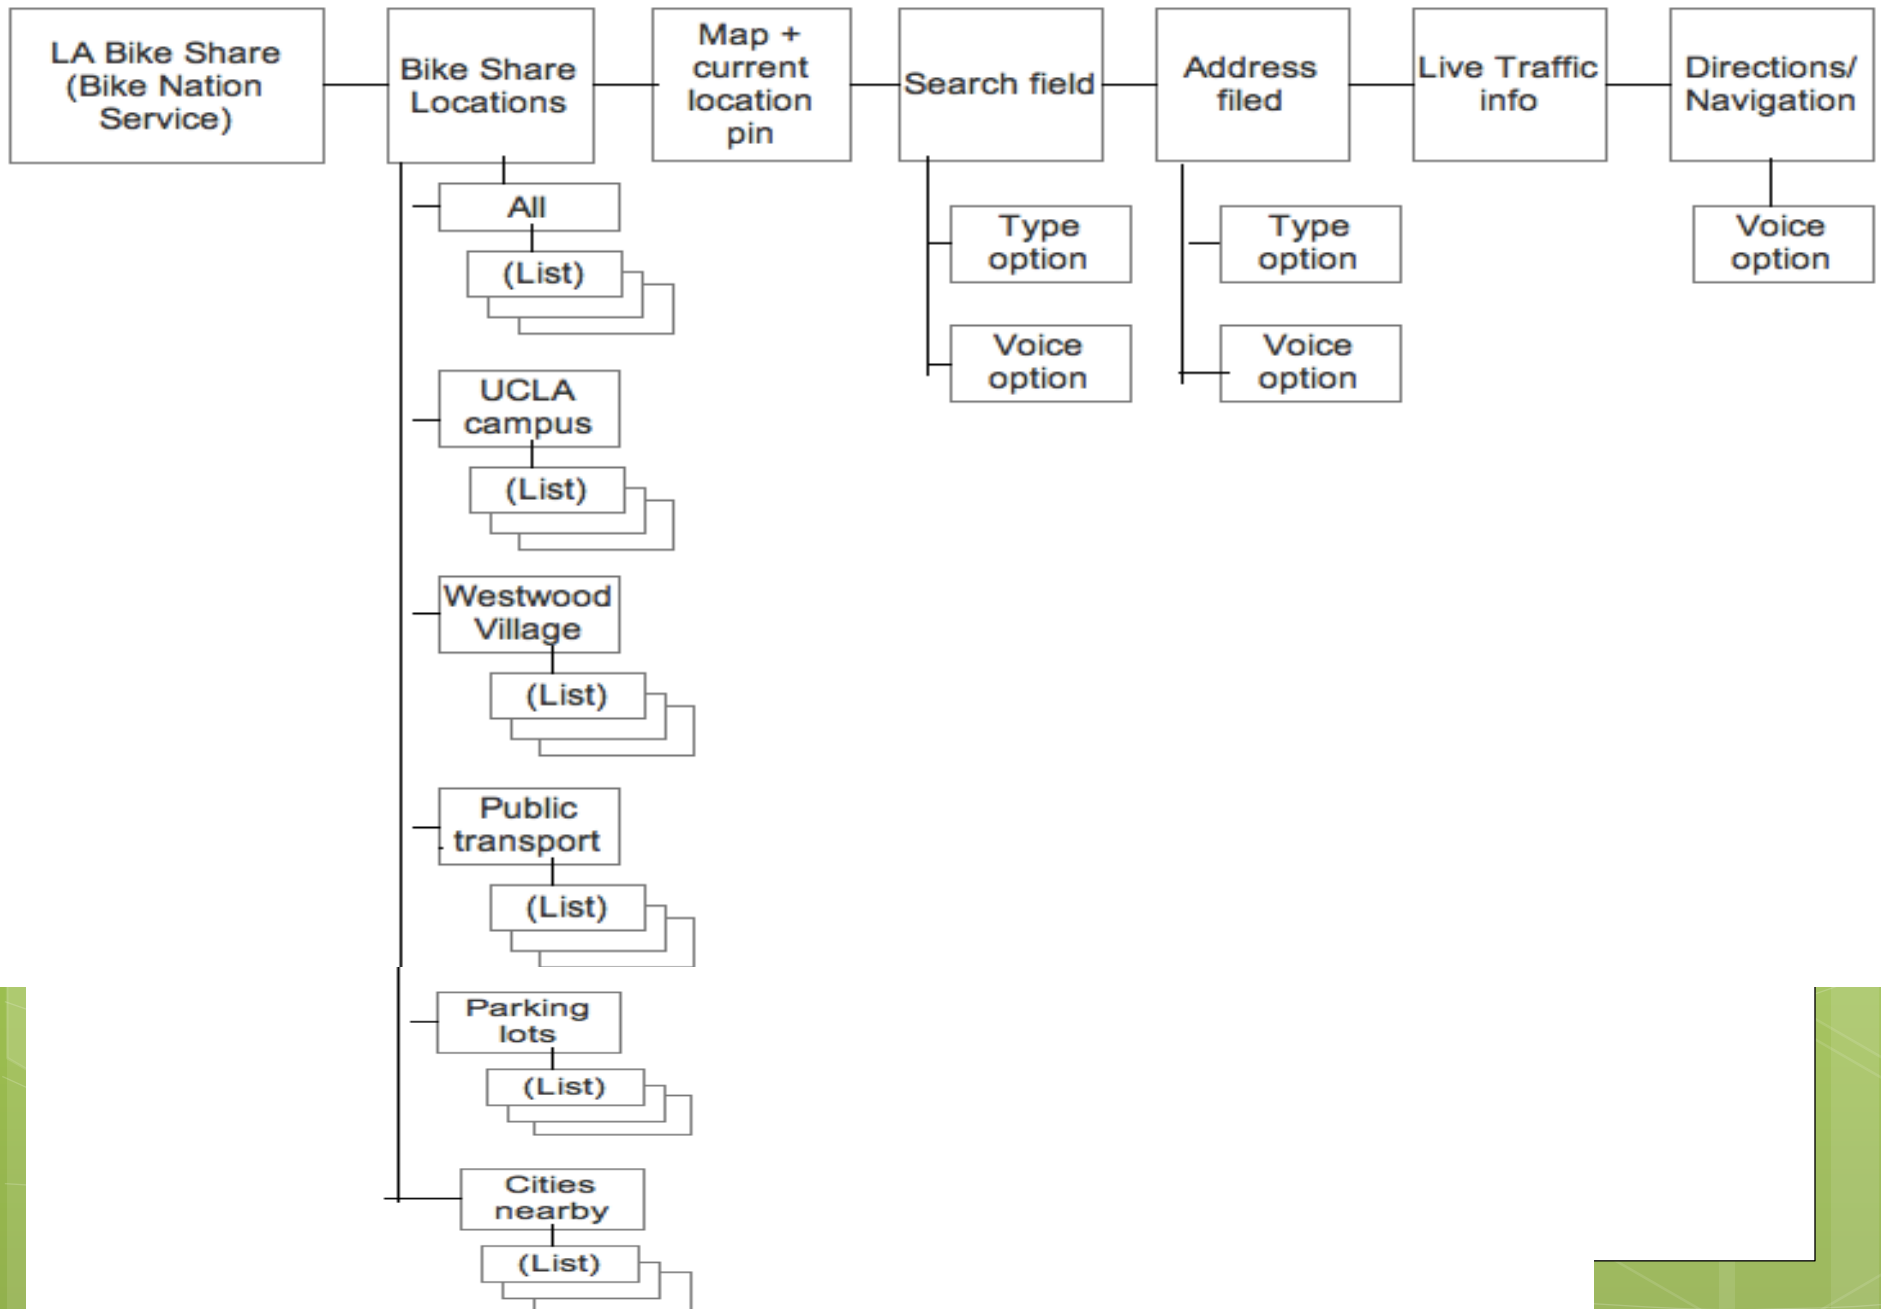

Bike Share App Map