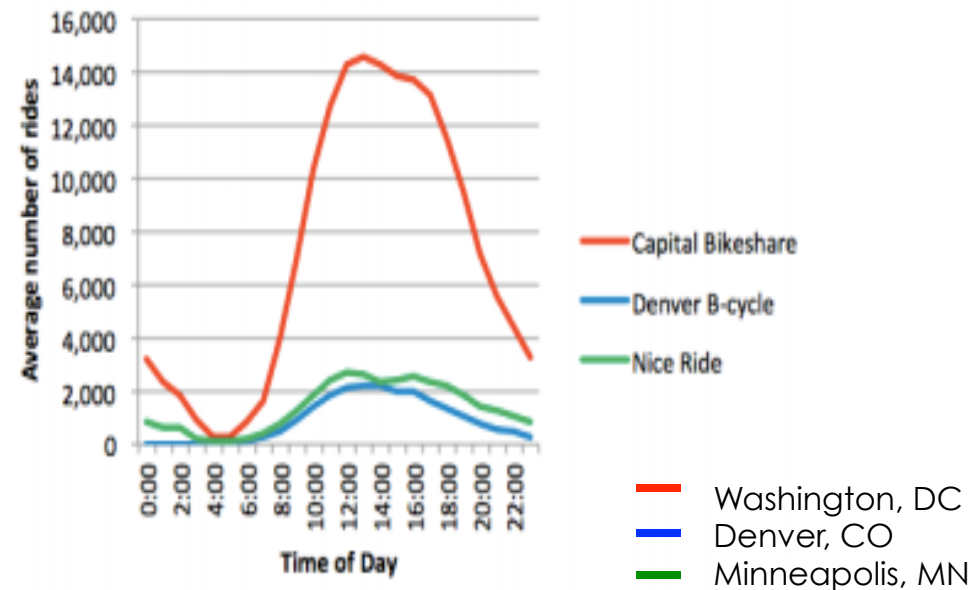

Users & destinations

Visitor:

"I'm here for the first time, and I want to see the whole campus and the area."

Trends: Green technologies

Trends: More bike sharing in large cities

Average number of rides
(Weekday), April-June 2012

Average number of rides
(Weekend), April-June 2012

**Bike Sharing in
the United States:
State of the Practice and
Guide to Implementation**

<http://www.bicyclinginfo.org/promote/bikeshareintheus.pdf>

Locations of Bike Stations: UCLA North Campus