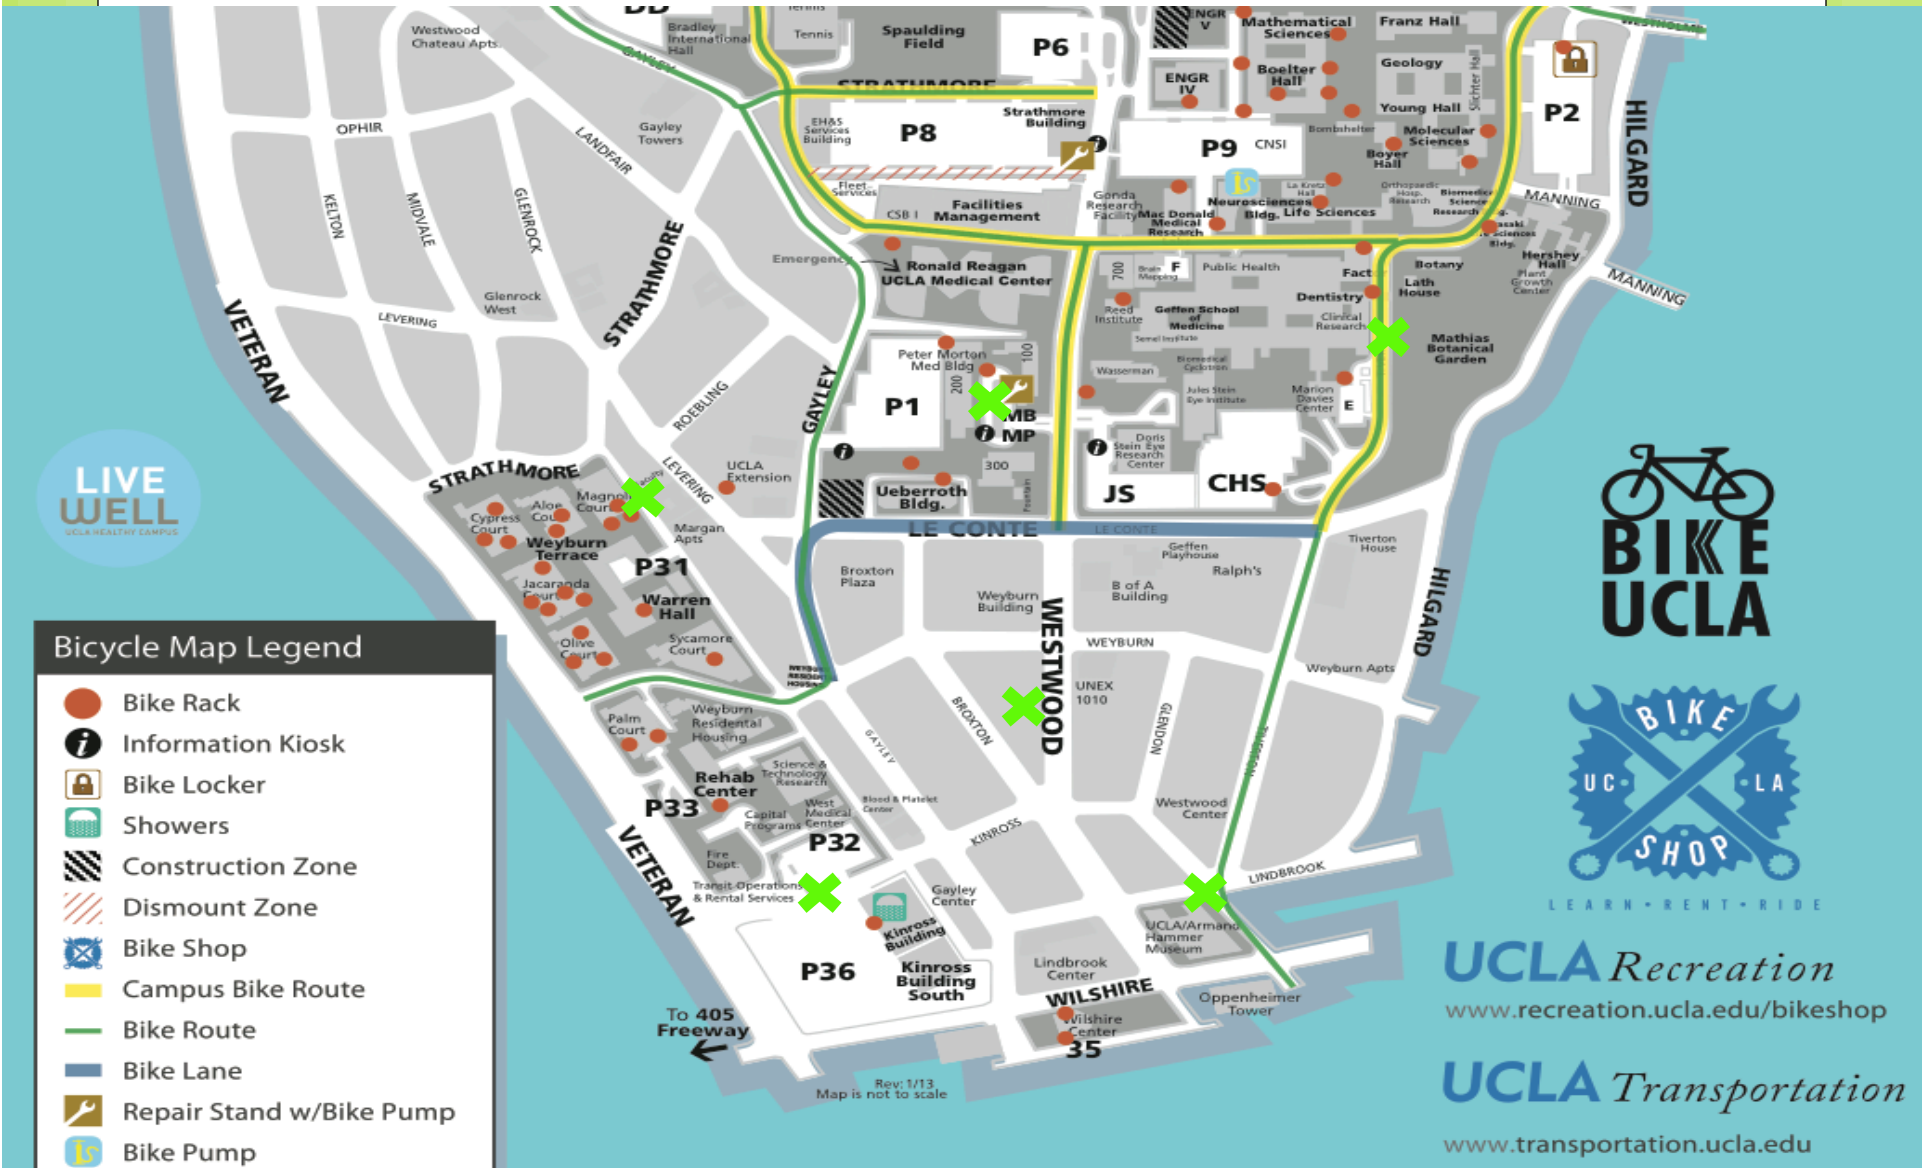

Average number of rides
(Weekend), April-June 2012

**Bike Sharing in
the United States:
State of the Practice and
Guide to Implementation**

<http://www.bicyclinginfo.org/promote/bikeshareintheus.pdf>

Locations of Bike Stations: UCLA North Campus

Locations of Bike Stations: UCLA South Campus

LEARN • RENT • RIDE

UCLA Recreation
www.recreation.ucla.edu/bikeshop

UCLA Transportation
www.transportation.ucla.edu

Where are the bike stations and the available bikes?

Line	Distance	Bikes	Spaces
Culver City Bus	0.5 miles	0	10
St. Monica Bus	0.7 miles	2	8
Expo Line LA Metro	1.2 miles	3	7

[Public transport schedule](#)

[Search](#) [Address](#)

[Traffic](#) [Directions](#)

 BIKE NATION		>
All places	UCLA	Westwood
Transport	Parking	Cities
Cities nearby		Bike Nation service
Westwood	GO	
Beverly Hills	GO	
Santa Monica	GO	
Los Angeles	GO	
Public transport schedule		
Search	Address	
Traffic	Directions	