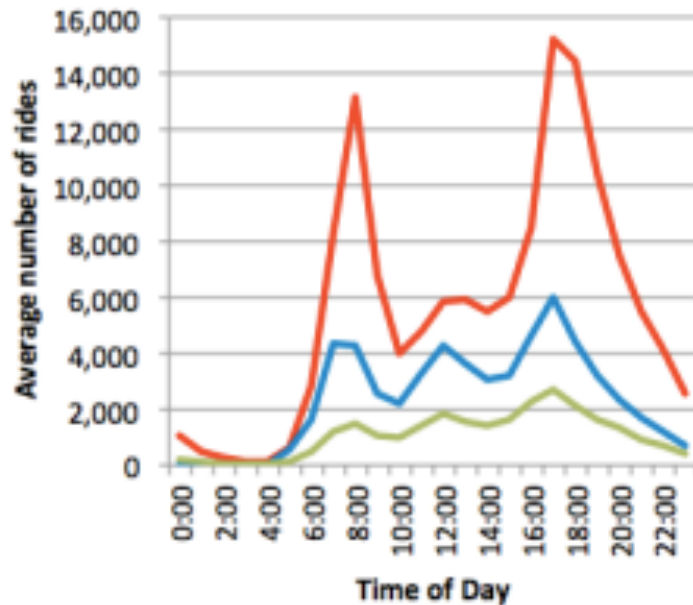

Users & destinations

Visitor:

"I'm here for the first time, and I want to see the whole campus and the area."

Trends: Green technologies

Trends: More bike sharing in large cities

Average number of rides
(Weekday), April-June 2012

Average number of rides
(Weekend), April-June 2012

**Bike Sharing in
the United States:
State of the Practice and
Guide to Implementation**

<http://www.bicyclinginfo.org/promote/bikeshareintheus.pdf>

Locations of Bike Stations: UCLA North Campus