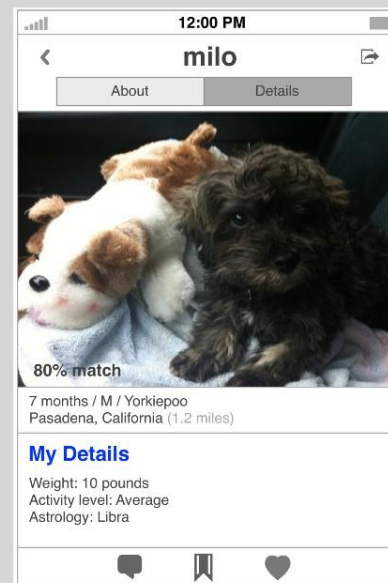

[...More](#)

View in iTunes

⊕ This app is designed for both iPhone and iPad

Free

Category: **Pets**

Updated: June 1, 2013

Version: 1.0

Size: 25.9 MB

© 2013 Minh Le & Jennifer Kishi

Rated 4+

**Requirements:** Compatible with iPhone, iPod touch, and iPad. Requires iOS 4.3 or later. This app is optimized for iPhone 5.

#### Customer Reviews

Current Version:

★★★★☆ 246 Ratings

#### iPhone Screenshots