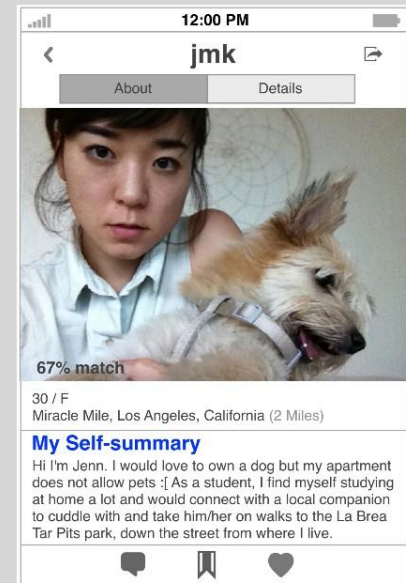

[...More](#)

View in iTunes

⊕ This app is designed for both iPhone and iPad

Free

Category: **Pets**

Updated: June 1, 2013

Version: 1.0

Size: 25.9 MB

#### Customer Reviews

Current Version:

★★★★☆ 246 Ratings

#### iPhone Screenshots