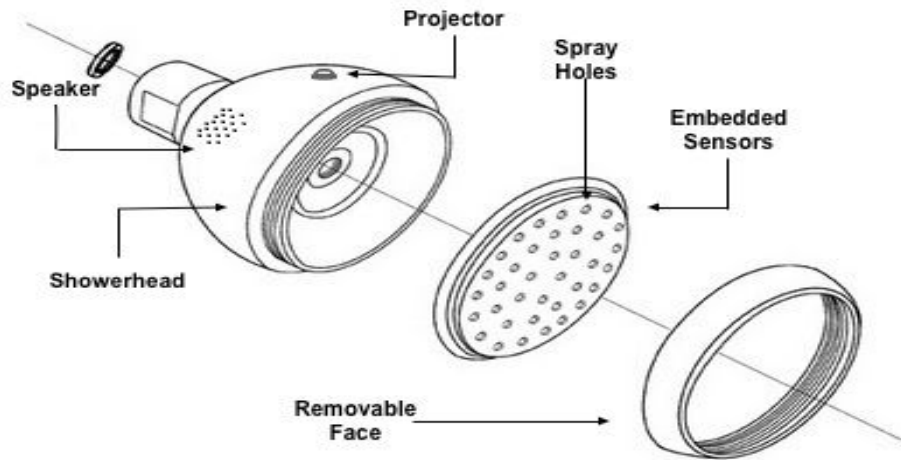

### Water Conservation

- Uses 45% less water/yr
- Ceiling projection improves water usage awareness
- EPA approved waterflow
- Data visualizations help users modify behavior over time

### Health

- Doctor approved
- Easy to clean spray holes
- Healthy temperature and shower length statistics

### Personalization

- Algorithms store user temperature, pressure, and music preferences
- Adjustable shower head height
- Login app allows users to use preferences with any Showermate