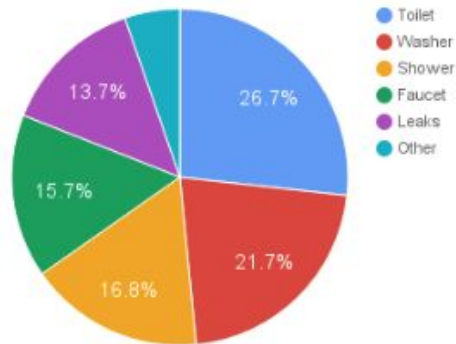

Showermate

Making showering great again.

Alexa Romero and Stephanie Erbe
IS 282
June 7th 2016

American Household Water Usage

Average Shower in America

Water Conservation Tips

TEMPERATURE

Reduce hot water usage to save water heater energy.

FLOW RATE

Showerheads with an EPA WaterSense label use no more than 2.0 gallons per minute.

SHOWER LENGTH

Try taking a shower at around 5 minutes by turning off the water while shampooing and washing the body.

Showermate inspires “healthy” competition in Alameda County

IMAGE 1 of 1 | Showermate Design Front and Back

Residents of Alameda County took to Twitter last night with the Trending Topic [#ShowermateComp](#) to spawn some friendly rivalry amongst neighbors. Tweets such as “Save Water, Shower Together [#Oakland](#) [#ShowermateComp](#)” took storm in this battle of eco-friendly competition.