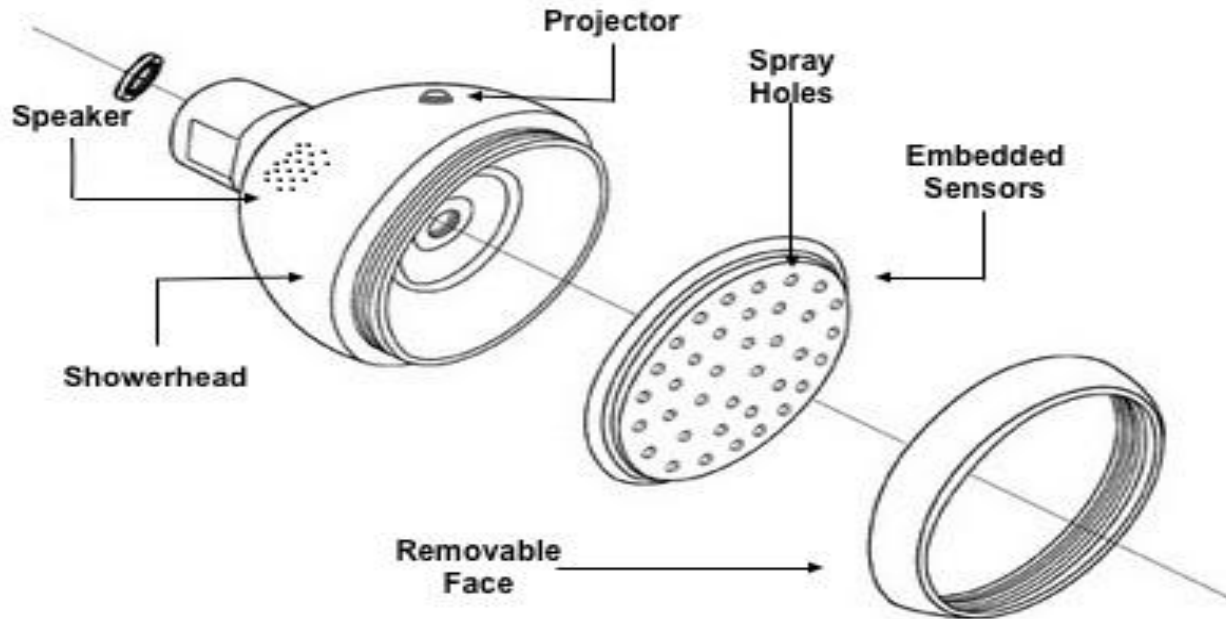

FLOW RATE

Showerheads with an EPA WaterSense label use no more than 2.0 gallons per minute.

SHOWER LENGTH

Try taking a shower at around 5 minutes by turning off the water while shampooing and washing the body.

RECYCLING

Collect the normally discarded cold water in a bucket and use it to water plants, clean dishes, or wash clothes.

Showermate Functions

Showermate Technological Infrastructure

Community ON BuzzFeed