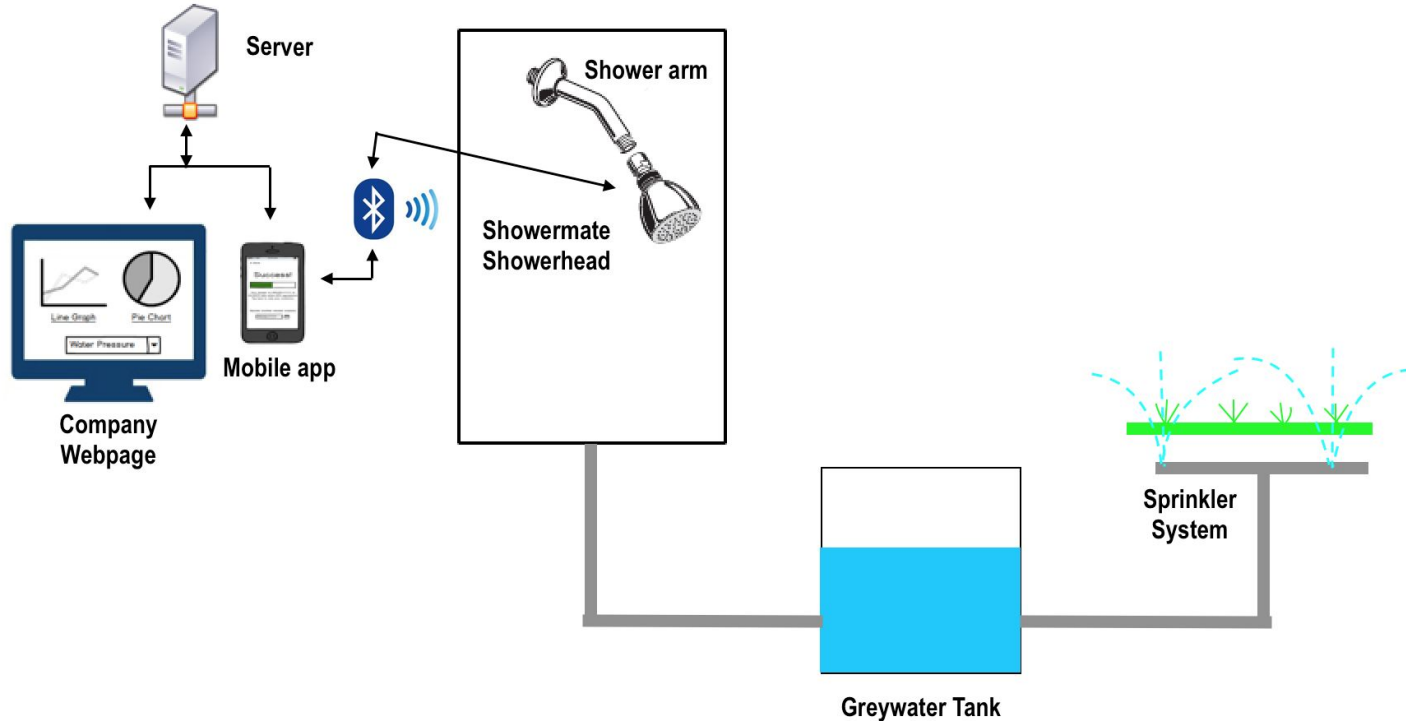

FLOW RATE

Showerheads with an EPA WaterSense label use no more than 2.0 gallons per minute.

SHOWER LENGTH

Try taking a shower at around 5 minutes by turning off the water while shampooing and washing the body.

RECYCLING

Collect the normally discarded cold water in a bucket and use it to water plants, clean dishes, or wash clothes.

Showermate Functions

Showermate Technological Infrastructure

Community ON BuzzFeed

So How Does it Work?

It uses embedded sensors and algorithms to track how you like to take a shower and modifies it so it's both a comfortable and sustainable experience. While it does come with an app (of course), it's still remarkably user-friendly. We tried it out to see if it lives to the hype.