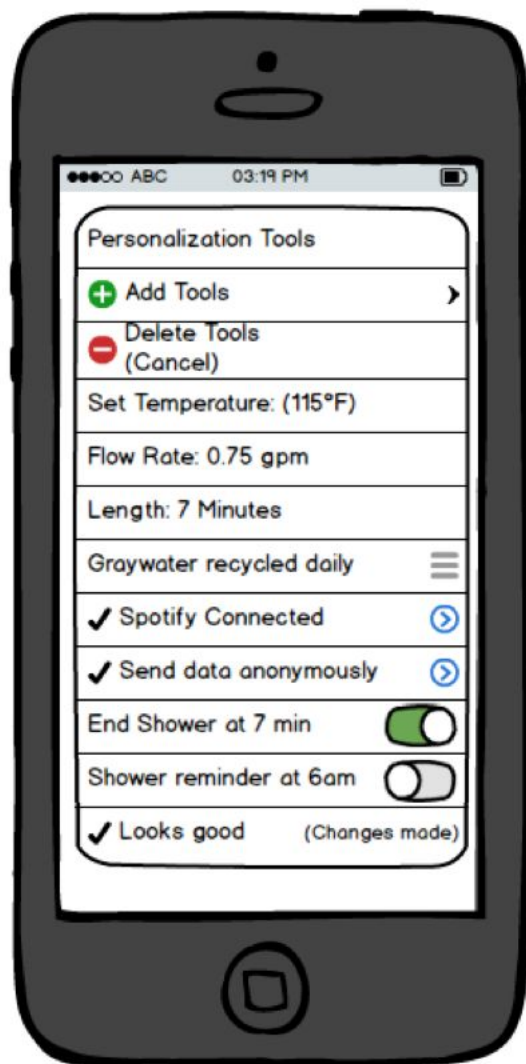

FLOW RATE

Showerheads with an EPA WaterSense label use no more than 2.0 gallons per minute.

SHOWER LENGTH

Try taking a shower at around 5 minutes by turning off the water while shampooing and washing the body.

RECYCLING

Collect the normally discarded cold water in a bucket and use it to water plants, clean dishes, or wash clothes.

Showermate Functions

Showermate Technological Infrastructure

Community ON BuzzFeed

News Videos Quizzes Food DIY More [Get Our App!](#)

We Tried Showermate And It Was Everything We Dreamed Of

It's time to make showering great again.

alexaleanne
COMMUNITY USER

This post was created by a user and has not been vetted or endorsed by BuzzFeed's editorial staff. BuzzFeed Community is a place where anyone can post awesome lists and creations. [Learn more](#) or [post your buzz!](#)

So How Does it Work?

It uses embedded sensors and algorithms to track how you like to take a shower and modifies it so it's both a comfortable and sustainable experience. While it does come with an app (of course), it's still remarkably user-friendly. We tried it out to see if it lives to the hype.