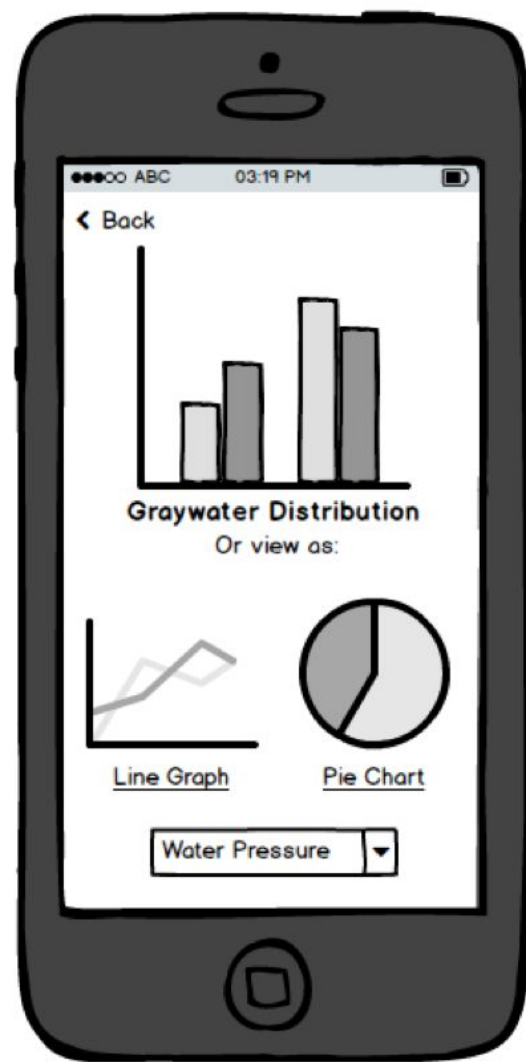

FLOW RATE

Showerheads with an EPA WaterSense label use no more than 2.0 gallons per minute.

SHOWER LENGTH

Try taking a shower at around 5 minutes by turning off the water while shampooing and washing the body.

RECYCLING

Collect the normally discarded cold water in a bucket and use it to water plants, clean dishes, or wash clothes.

Showermate Functions

Showermate Technological Infrastructure

Community ON BuzzFeed