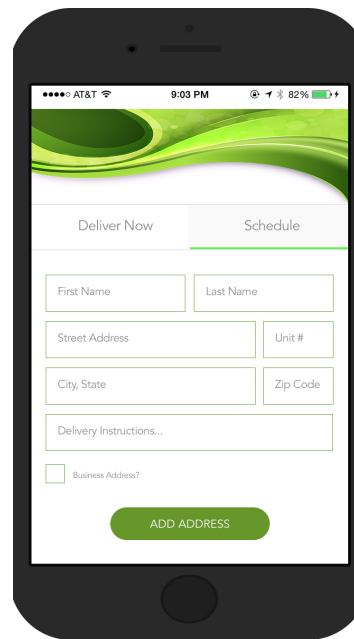

Stats

Check the care status
of your living algae.

Reorder

Schedule your
replacement product.