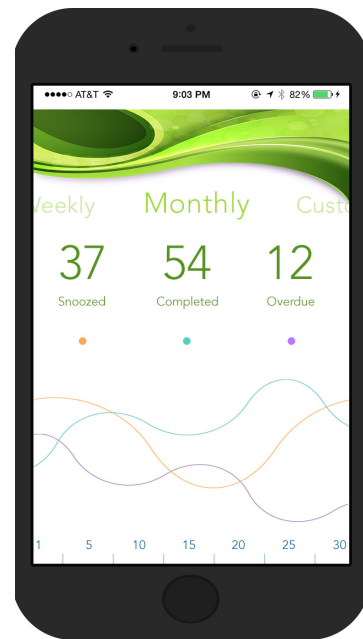

## iPhone App User Guide

## Login

Create an account.  
Sign into your account.

## Health

Health status of your  
living algae at a glance.